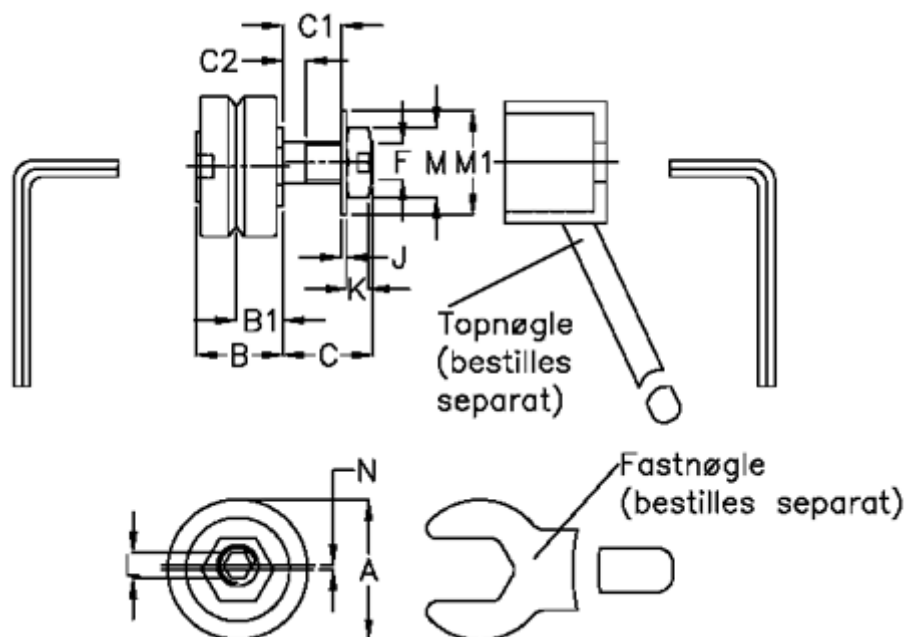

Article number: 057153205404

Description: HEPCO GV3 bearing LJ 54 ENS  
Standard With Long Stud

## Measures

a = 54.0	K = 8.0
B = 34.7	M = 22
B1 = 19.00	M1 = 28
C = 17.8	O = 14
C1 = 8.2	P = 27
C2 = 5.7	Weight kg/1000 = 0.415
F = M14 x 1,5	
J = 1.60	